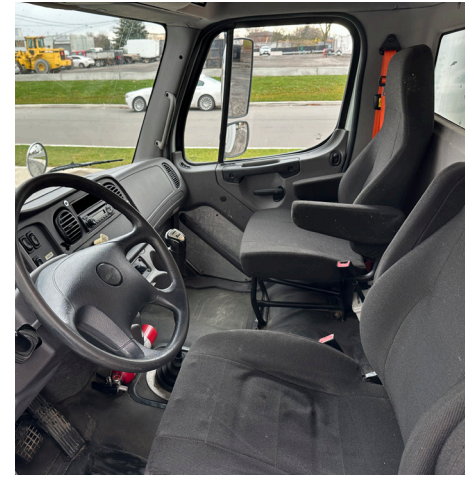

*** BASE CAMP SUPPORT ***

* TEN TON TRUCK *

Our 10-ton trucks are specifically tailored for the film industry, offering reliable, heavy-duty transport for your production equipment.

With spacious cargo capacity and the strength to handle your largest loads, our trucks ensure smooth, efficient logistics on set, making them perfect for everything from location moves to major equipment hauls.

Cab Features

- Automatic transmission w/ air brakes
- Air conditioning
- AM/FM stereo
- Air ride driver's seat w/ 2-person passenger bench seat
- Cruise control

Box Features

- 26' box w/ hardwood floor, aluminum roof and interior lighting
- Optional aluminum wedge style tuck away or beaver tail liftgate
- Roll up rear door + barn style curbside door w/ step
- 2 rows of recessed E-track on sidewalls
- Large, locking belly bins on driver and passenger sides

Capacities

- Vehicle weight: 9400 kg/20,725 lbs
- Registered gross weight: 25,000 kg/55,115 lbs

Dimensions

- 36' L x 102" W x 12' 7" H

For more information on this product please call **(905) 822-4850** email hello@starlinetrailers.com or visit starlinetrailers.com

* As part of our ongoing commitment to continuous improvement, we regularly update our fleet and as such, size, layout and available features may differ from unit to unit within the same asset category.