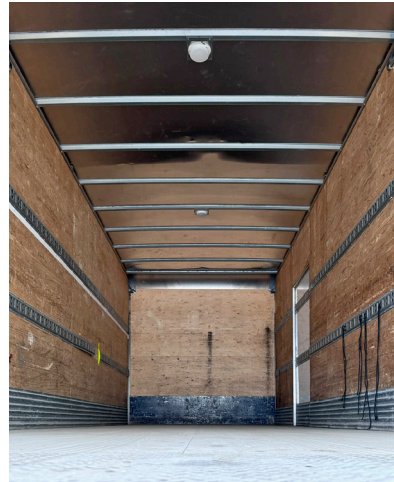

*** BASE CAMP SUPPORT ***

* TEN TON TRUCK *

Our 10-ton trucks are specifically tailored for the film industry, offering reliable, heavy-duty transport for your production equipment.

With spacious cargo capacity and the strength to handle your largest loads, our trucks ensure smooth, efficient logistics on set, making them perfect for everything from location moves to major equipment hauls.

Cab Features

- Automatic transmission w/ air brakes
- Air conditioning
- AM/FM stereo
- Air ride driver's seat w/ 2-person passenger bench seat
- Cruise control

Box Features

- 26' box w/ hardwood floor, aluminum roof and interior lighting
- Optional aluminum wedge style tuck away or beaver tail liftgate
- Roll up rear door + barn style curbside door w/ step
- 2 rows of recessed E-track on sidewalls
- Large, locking belly bins on driver and passenger sides

Capacities

- Vehicle weight: 9400 kg/20,725 lbs
- Registered gross weight: 25,000 kg/55,115 lbs

Dimensions

- 36' L x 102" W x 12' 7" H

For more information on this product please call **(905) 822-4850** email hello@starlinetrailers.com or visit starlinetrailers.com

* As part of our ongoing commitment to continuous improvement, we regularly update our fleet and as such, size, layout and available features may differ from unit to unit within the same asset category.